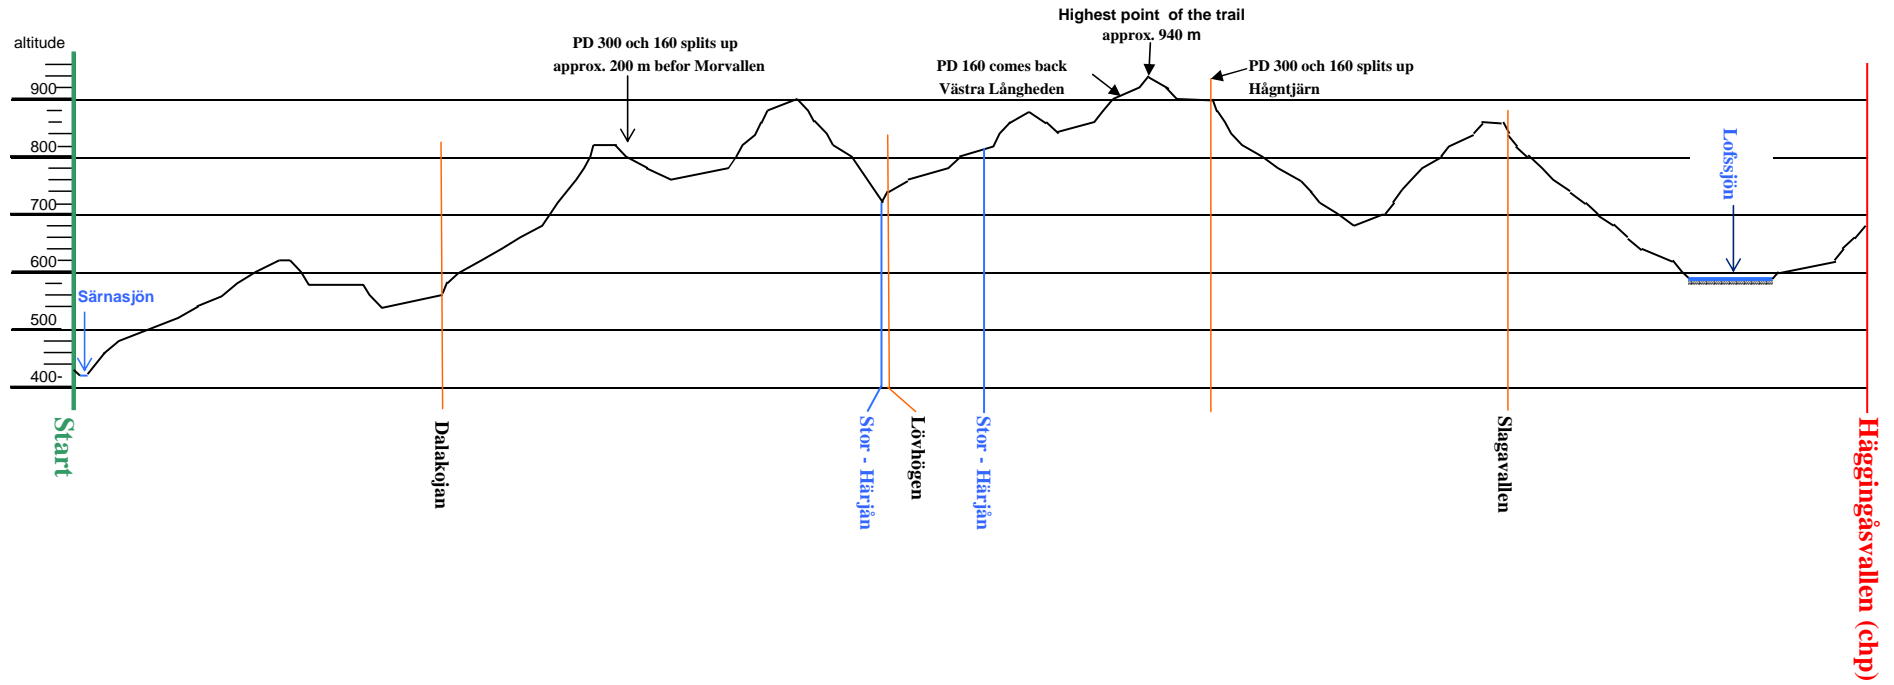

Trail profile, Start - Häggingåsvallen

Distance, approx. 105 km

Total climbing approx. 1150 m

Trail profile, Håggingsvallen - Lillhärda

Distance approx. 77 km

Total climbing approx. 255 m

Trail profile, Lillhärdal - Lövnäsullen

Distance approx. 70 km

Total climbing approx. 530 m

Trail profile, LövnäsvalLEN - FINISH

Distans, ca 48 km

Total stigning ca 390 m