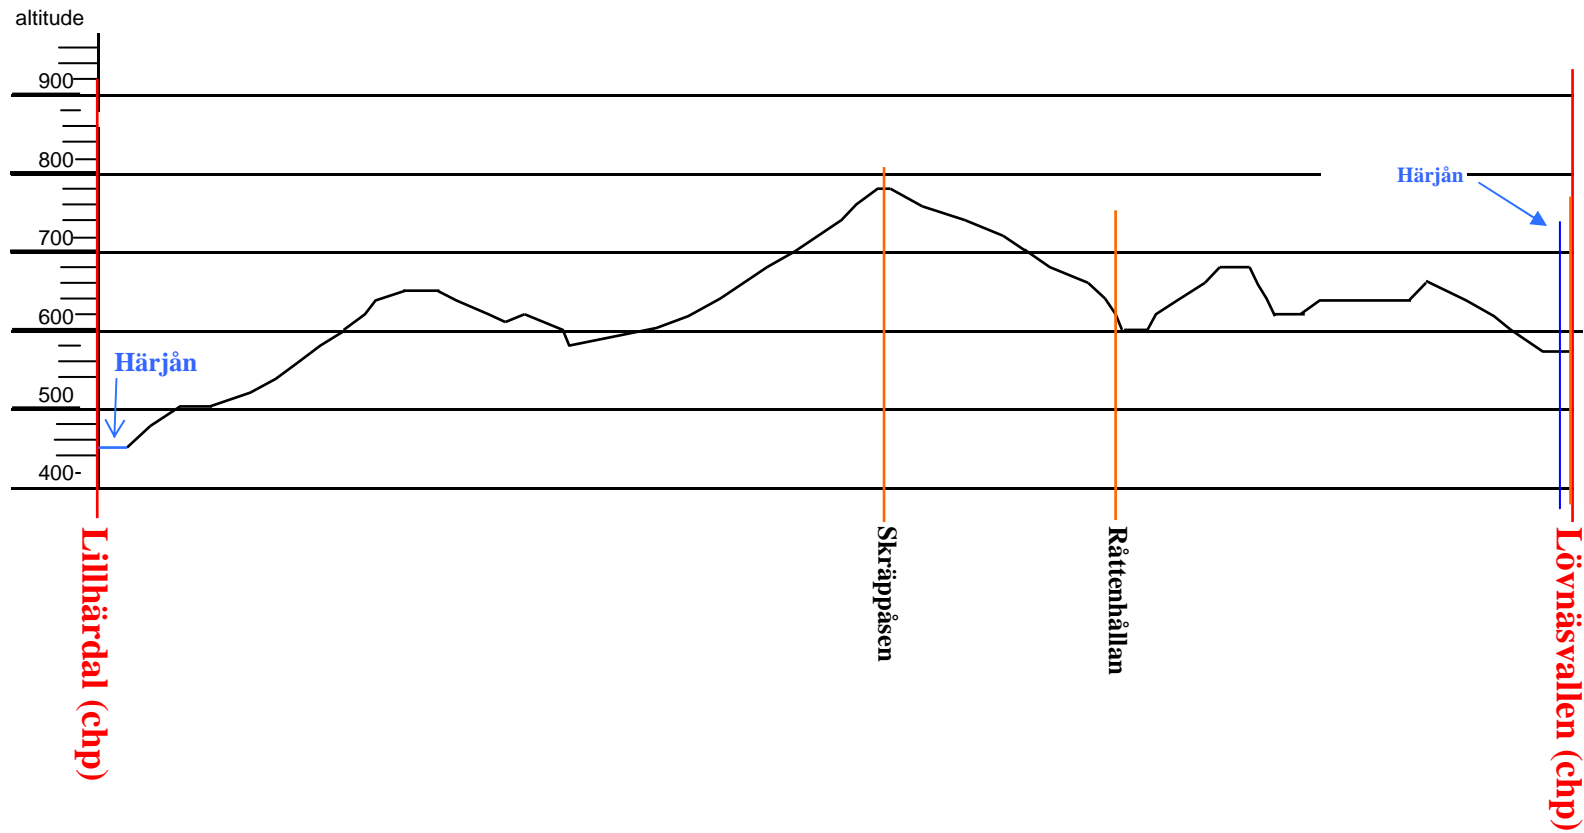

Trail profile, Start - Häggingåsvallen

Distance, approx. 105 km

Total climbing approx. 1150 m

Trail profile, Håggingsvallen - Lillhärda

Distance approx. 77 km

Total climbing approx. 255 m

Trail profile, Lillhärdal - Lövnäsullen

Distance approx. 70 km

Total climbing approx. 530 m

Trail profile, LövnäsvalLEN - FINISH

Distans, ca 48 km

Total stigning ca 390 m