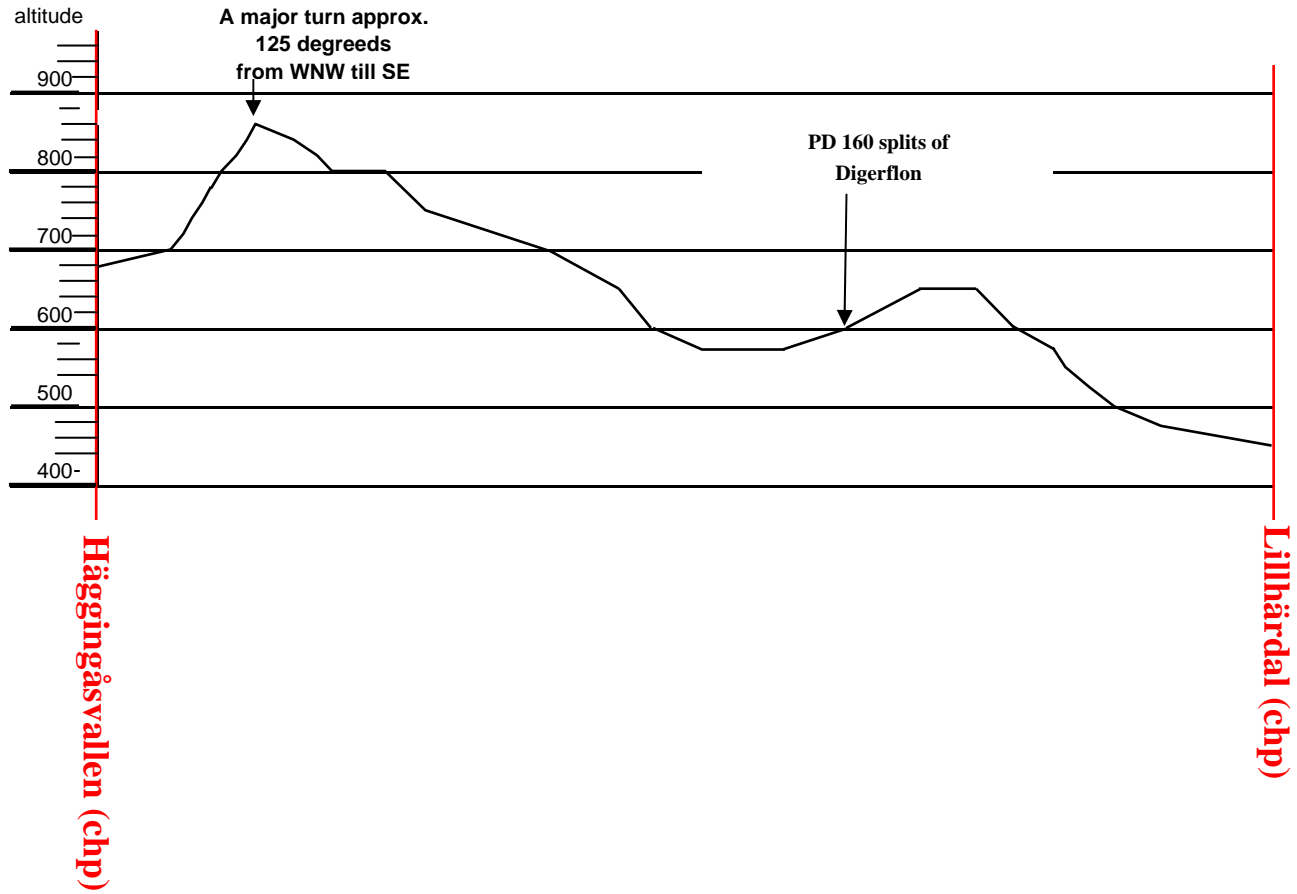

Trail profile, Start - Häggingåsvallen

Distance, approx. 105 km

Total climbing approx. 1150 m

Trail profile, Håggingsvallen - Lillhärda

Distance approx. 77 km

Total climbing approx. 255 m

Trail profile, Lillhärdal - Lövnäsullen

Distance approx. 70 km

Total climbing approx. 530 m

Trail profile, LövnäsvalLEN - FINISH

Distans, ca 48 km

Total stigning ca 390 m